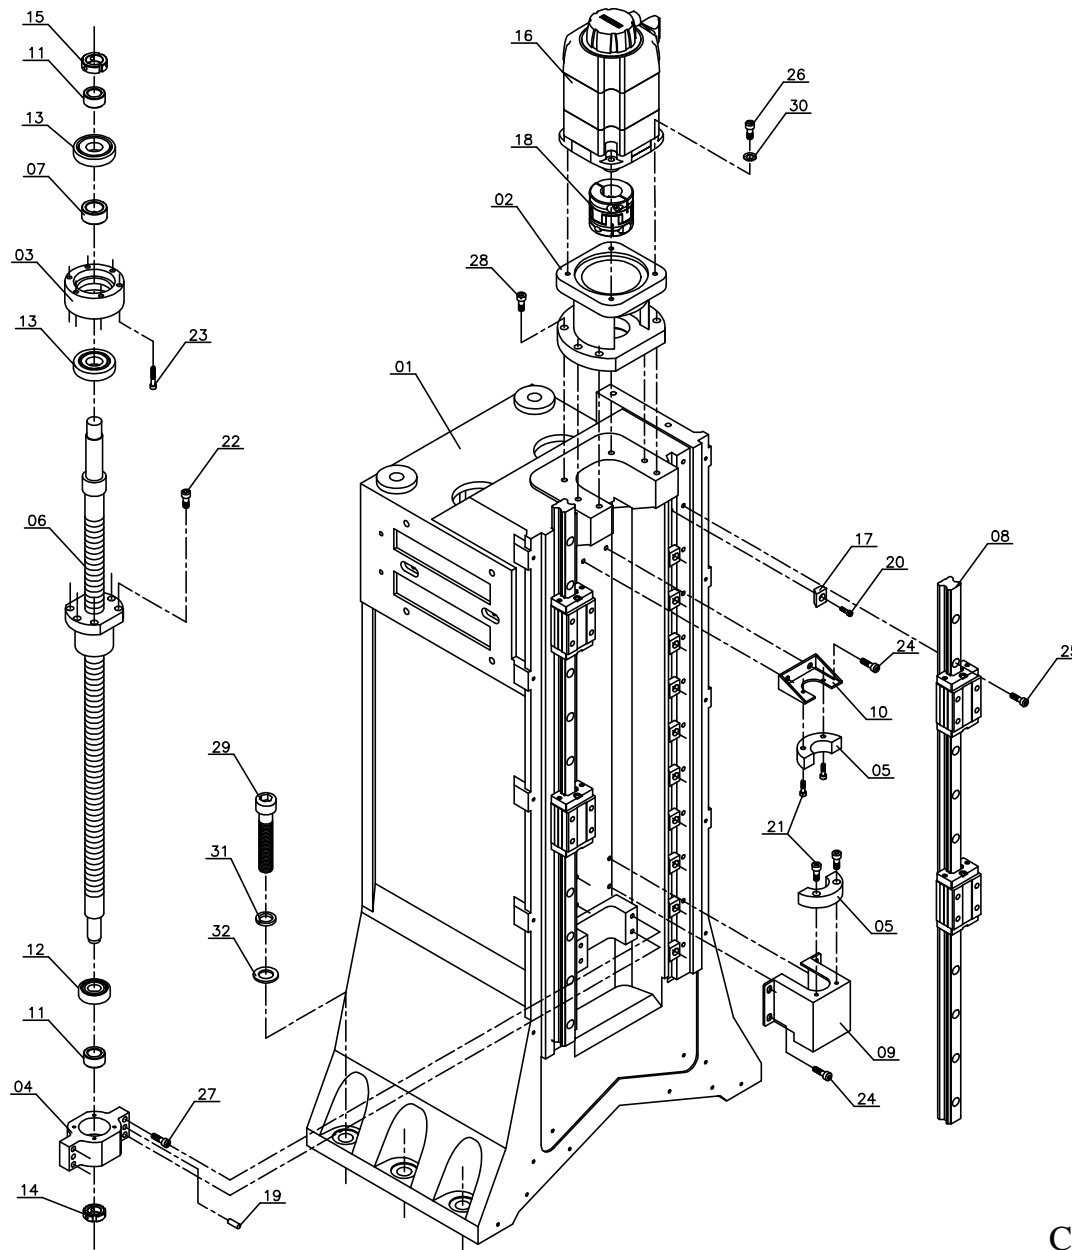

SADDLE ASSEMBLY

No	Part Number	Description	Q'ty	Remarks
40	ASM610040	HEXAGON SOCKET CAP HD SCREW	8	M10x40L
41	AWMH01005	WASHER	7	M5
42	AWMH01006	WASHER	24	M6
43	AWMS01008	WASHER	4	M8
44				
45				
46				
47				
48				
49				
50				
51				
52				
53				
54				
55				
56				
57				
58				
59				
60				
61				
62				
63				
64				
65				
66				
67				
68				
69				
70				
71				
72				
73				
74				
75				
76				
77				

BASE ASSEMBLY
Page H05-1

BASE ASSEMBLY

No	Part Number	Description	Q'ty	Remarks
1	MB040010	BASE	1	
2	MB040040	BLOCK	6	
3	MB120120	BUFFER RUBBER	1	
4	MB120210	Y AXIS LINEAR GUIDEWAY	2	
5	MB442240	Y AXIS REAR BRACKET	1	
6	KR040120	ADJUSTABLE SCREW	6	
7	KR040130	HEXAGON NUT	6	1"-12NF
8		DOG	26	T1
9	ASM605025	HEXAGON SOCKET CAP HD SCREW	26	M5x25L
10	ASM606014	HEXAGON SOCKET CAP HD SCREW	4	M6x14L
11	ASM606020	HEXAGON SOCKET CAP HD SCREW	2	M6x20L
12	ASM606025	HEXAGON SOCKET CAP HD SCREW	26	M6x25L
13				
14				
15				
16				
17				
18				
19				
20				
21				
22				
23				
24				
25				
26				
27				
28				
29				
30				
31				
32				
33				
34				
35				
36				
37				
38				