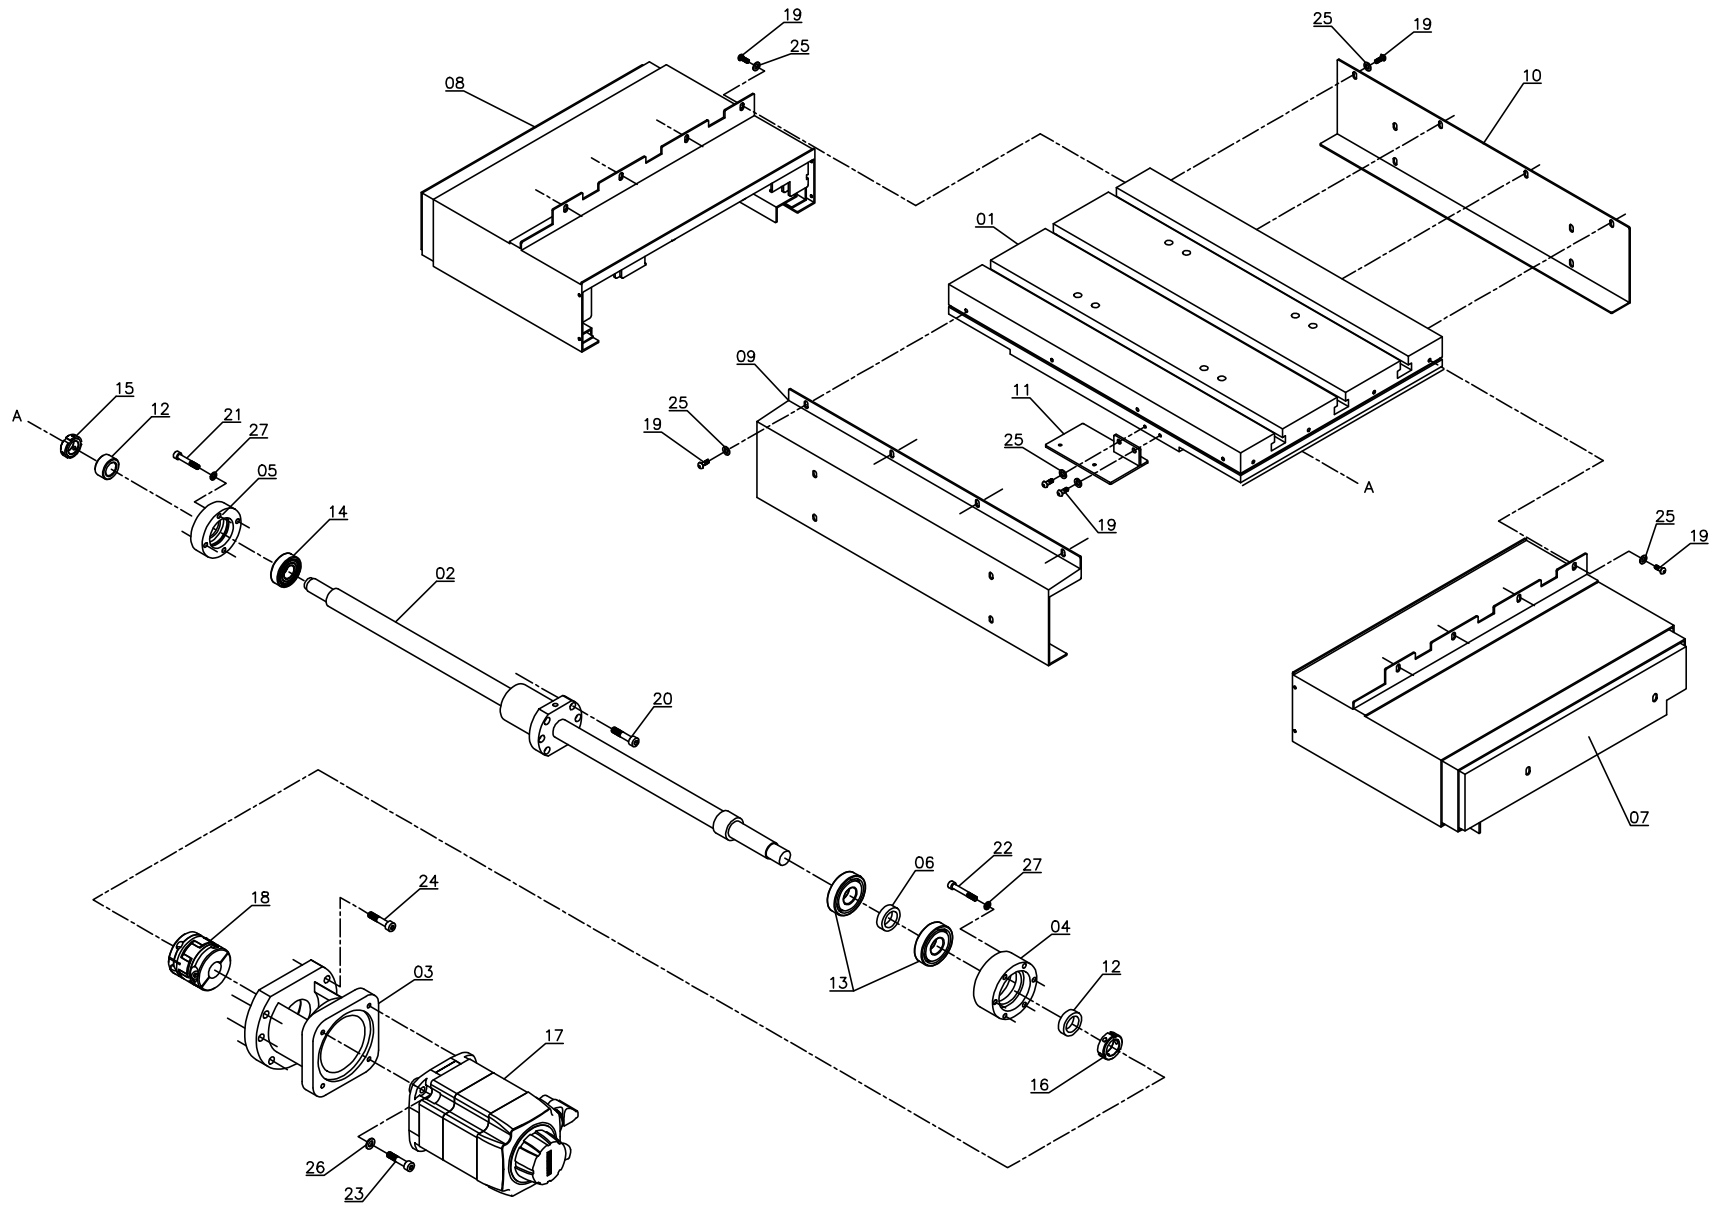

HEAD ASSEMBLY

HEAD ASSEMBLY

No	Part Number	Description	Q'ty	Remarks
1	MB010040	MOTOR BRACKET	1	
2	MB020010	HEAD STOCK	1	
3	MB020100	DOG	2	
4	MB020110	SLEEVE	4	
5	MB130110	PLATE	4	
6	MB420510	COVER	1	
7	MT010021A	PULLEY	1	
8		MOTOR	1	
9		UNCLAMP CYLINDER	1	
10	ASM605016	HEXAGON SOCKET CAP HD SCREW	2	M5x16L
11	ASM606020	HEXAGON SOCKET CAP HD SCREW	8	M6x20L
12	ASM608040	HEXAGON SOCKET CAP HD SCREW	18	M8x40L
13	ASM612030	HEXAGON SOCKET CAP HD SCREW	4	M12x30L
14	ASM612040	HEXAGON SOCKET CAP HD SCREW	4	M12x40L
15	ASM610100	HEXAGON SOCKET CAP HD SCREW	4	M10x100L
16	AWMT01005	WASHER	2	M5
17	AWMT01008	WASHER	16	M8
18	AWMT01010	WASHER	4	M10
19	AWMT01012	WASHER	8	M12
20		BELT	2	HPS8M-720-15
21		SLEEVE	1	JD-38
22				
23				
24				
25				
26				
27				
28				
29				
30				
31				
32				
33				
34				
35				
36				
37				
38				

TABLE ASSEMBLY

TABLE DRIVE ASSEMBLY

No	Part Number	Description	Q'ty	Remarks
1	MB060010	TABLE	1	
2	MB110010	X AXIS BALL SCREW	1	
3	MB110020	MOTOR BRACKET	1	
4	MB110040	BEARING BRACKET	1	
5	MB110050	BEARING BRACKET	1	6204
6	MB110090	SPACER	1	
7	MB441010	EXPANSION COVER	1	
8	MB441020	EXPANSION COVER	1	
9	MB441050	COVER	1	
10	MB441060	COVER	1	
11	MB441100	COVER	1	
12	MT110080	SPACER	2	
13	AB2562	BEARING	2	2562
14	AB6204	BEARING	1	6204
15	ANN410020	LOCK NUT	1	M20×1.0
16	ANN415025	LOCK NUT	1	M25×1.5
17		MOTOR	1	1FK7062-3BF71-1RG2:1
18		CONNECTOR	1	GS_CP_2862_2532:2
19	ASM106014	BUTTON HEAD CAP SCREW	30	M6×14L
20	ASM606030	HEXAGON SOCKET CAP HD SCREW	6	M6×30L
21	ASM606040	HEXAGON SOCKET CAP HD SCREW	4	M6×40L
22	ASM606050	HEXAGON SOCKET CAP HD SCREW	6	M6×50L
23	ASM608030	HEXAGON SOCKET CAP HD SCREW	6	M8×30L
24	ASM610045	HEXAGON SOCKET CAP HD SCREW	6	M10×45L
25	AWMH01006	WASHER	30	M6
26	AWMH01008	WASHER	4	M8
27	AWMS01006	SPRING WASHER	10	M6
28				
29				
30				
31				
32				
33				
34				
35				
36				
37				
38				