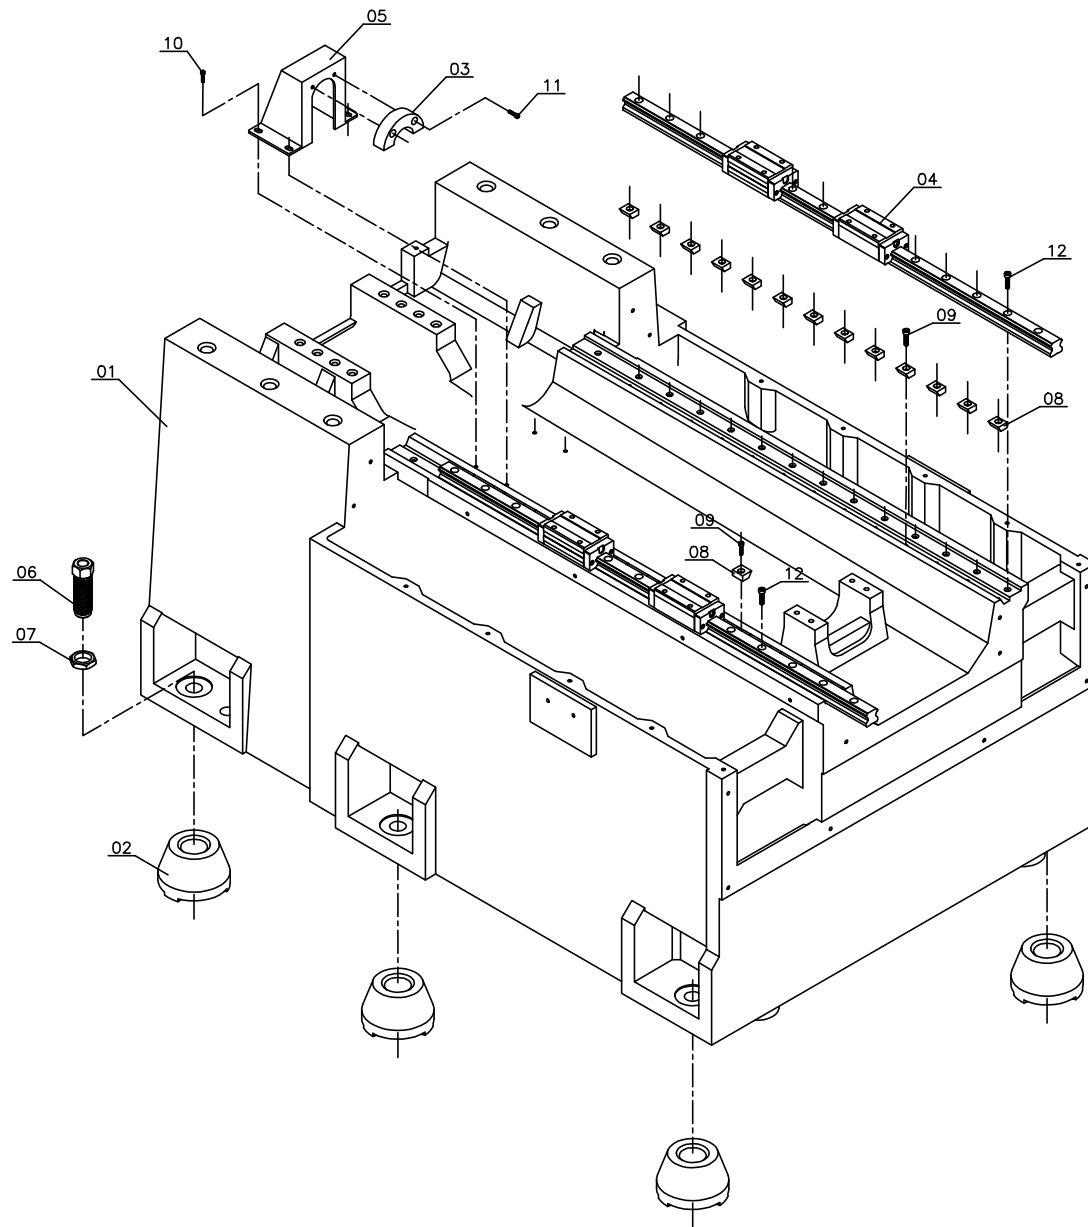

BASE ASSEMBLY
Page H05-1

BASE ASSEMBLY

No	Part Number	Description	Q'ty	Remarks
1	MB040010	BASE	1	
2	MB040040	BLOCK	6	
3	MB120120	BUFFER RUBBER	1	
4	MB120210	Y AXIS LINEAR GUIDEWAY	2	
5	MB442240	Y AXIS REAR BRACKET	1	
6	KR040120	ADJUSTABLE SCREW	6	
7	KR040130	HEXAGON NUT	6	1"-12NF
8		DOG	26	T1
9	ASM605025	HEXAGON SOCKET CAP HD SCREW	26	M5x25L
10	ASM606014	HEXAGON SOCKET CAP HD SCREW	4	M6x14L
11	ASM606020	HEXAGON SOCKET CAP HD SCREW	2	M6x20L
12	ASM606025	HEXAGON SOCKET CAP HD SCREW	26	M6x25L
13				
14				
15				
16				
17				
18				
19				
20				
21				
22				
23				
24				
25				
26				
27				
28				
29				
30				
31				
32				
33				
34				
35				
36				
37				
38