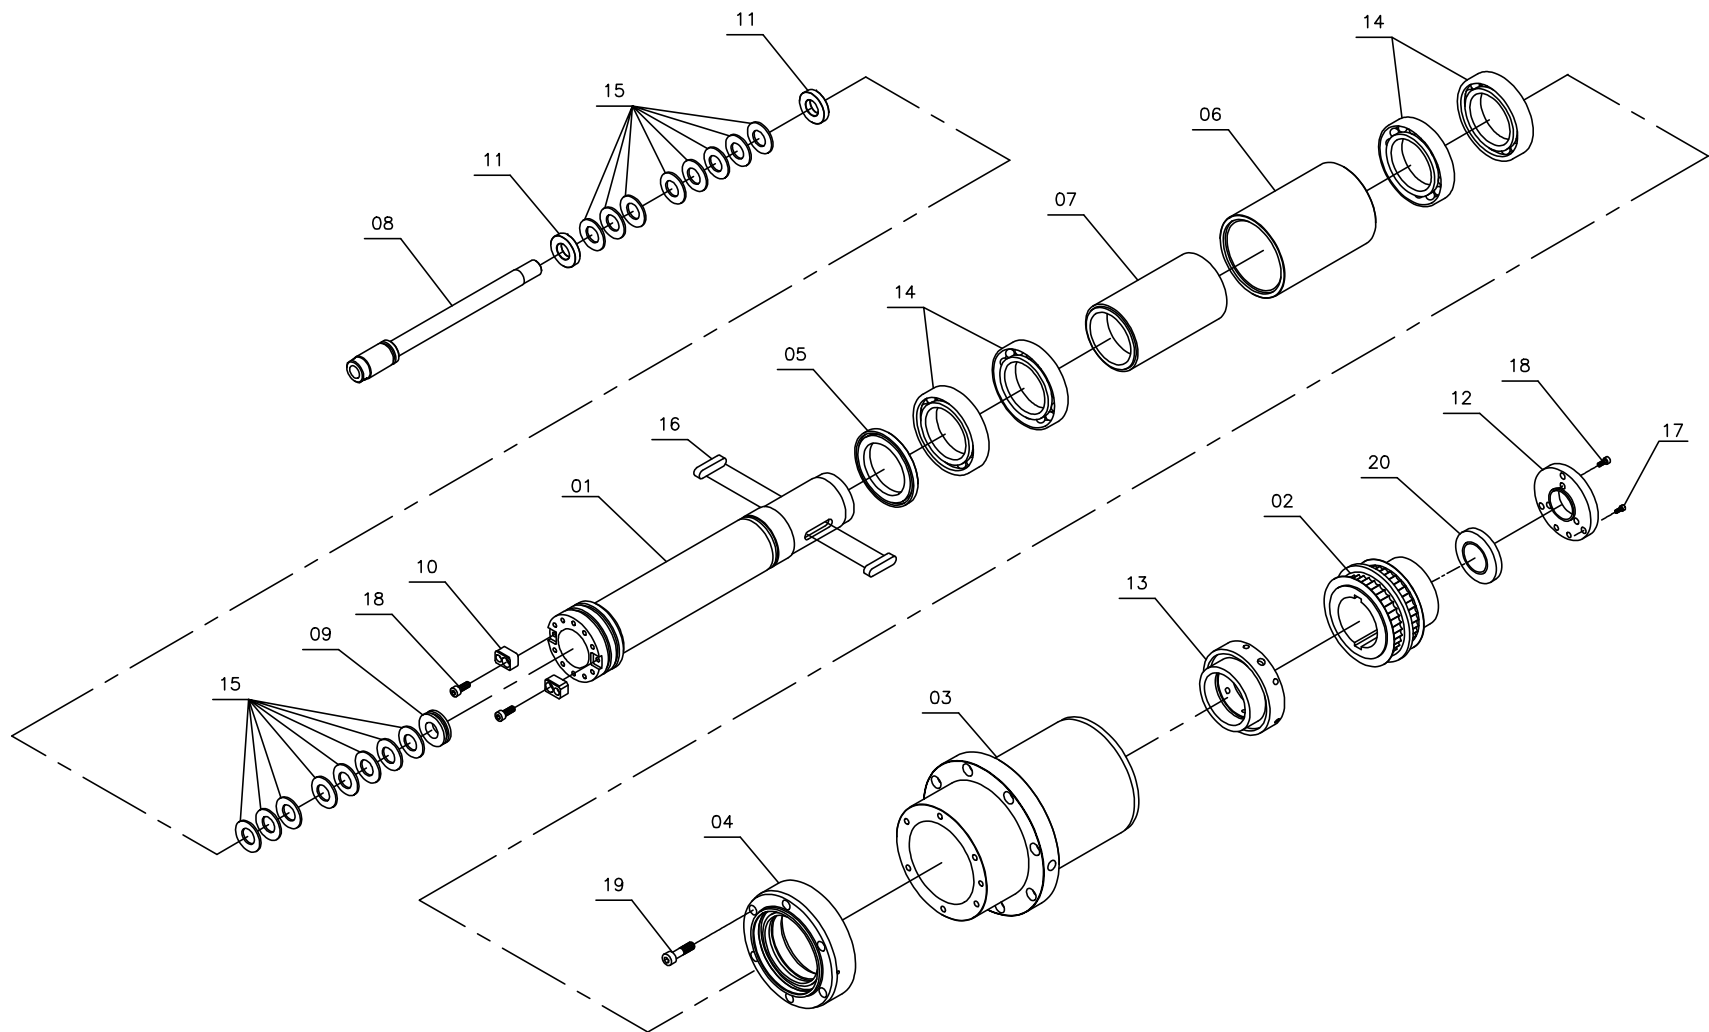

CHAPTER 9

XYZ

PARTS LIST

Machine Tools

SPINDLE ASSEMBLY

SPINDLE ASSEMBLY

No	Part Number	Description	Q'ty	Remarks
1	MD010010	SPINDLE	1	
2	MD010030	SPINDLE PULLEY	1	
3	MD010050	SPINDLE HOUSING	1	
4	MD010060	FRONT BEARING COVER	1	
5	MD010090	SHAFT COVER	1	
6	MD010100	SPACER	1	
7	MD010110	SPACER	1	
8	MD010160	PULL ROD	1	
9	MD010170	LOCK NUT	1	
10	MD010220	DOG	2	
11	MD010230	SHAFT COVER	2	
12	MD010410	FIXED PIECE	1	
13	MT010362	NUT	1	
14	AB7012	BEARING	4	
15		DISH SPRING	75	Ø 35.5x Ø 18x2t
16	AK1008040	KEY	2	10x8x40L
17	ASM605016	HEXAGON SOCKET CAP HD SCREW	3	M5x16L
18	ASM606020	HEXAGON SOCKET CAP HD SCREW	5	M6x20L
19	ASM606040	HEXAGON SOCKET CAP HD SCREW	6	M6x40L
20		CLAMPING ELEMENT	1	KTR150
21				
22				
23				
24				
25				
26				
27				
28				
29				
30				
31				
32				
33				
34				
35				
36				
37				
38				

HEAD ASSEMBLY

HEAD ASSEMBLY

No	Part Number	Description	Q'ty	Remarks
1	MB010040	MOTOR BRACKET	1	
2	MB020010	HEAD STOCK	1	
3	MB020100	DOG	2	
4	MB020110	SLEEVE	4	
5	MB130110	PLATE	4	
6	MB420510	COVER	1	
7	MT010021A	PULLEY	1	
8		MOTOR	1	
9		UNCLAMP CYLINDER	1	
10	ASM605016	HEXAGON SOCKET CAP HD SCREW	2	M5x16L
11	ASM606020	HEXAGON SOCKET CAP HD SCREW	8	M6x20L
12	ASM608040	HEXAGON SOCKET CAP HD SCREW	18	M8x40L
13	ASM612030	HEXAGON SOCKET CAP HD SCREW	4	M12x30L
14	ASM612040	HEXAGON SOCKET CAP HD SCREW	4	M12x40L
15	ASM610100	HEXAGON SOCKET CAP HD SCREW	4	M10x100L
16	AWMT01005	WASHER	2	M5
17	AWMT01008	WASHER	16	M8
18	AWMT01010	WASHER	4	M10
19	AWMT01012	WASHER	8	M12
20		BELT	2	HPS8M-720-15
21		SLEEVE	1	JD-38
22				
23				
24				
25				
26				
27				
28				
29				
30				
31				
32				
33				
34				
35				
36				
37				
38				